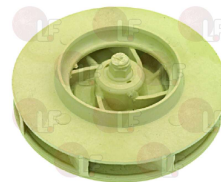

KROMO 16176

3122373 IMPELLER ø 90 mm
threaded connection