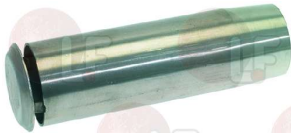

KROMO 13021

3448296 OVERFLOW PIPE $\varnothing$ 45x155 mm
s/steel
for K100-GASTRO11S