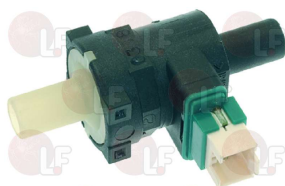

Sensors

3390206 WATER FLOW SWITCH FOR CARD
for CR

KROMO 50583

Sleeves

3248208 BOTTOM WASH OUTLET SLEEVE
for Glasswasher/Cupwasher (DIHR) LINEARLS