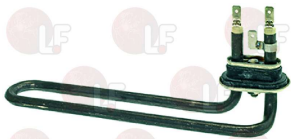

3755037 HEATING ELEMENT FOR WASH TANK 1100W 230V

immersed length 200 mm
width 38 mm
height 30 mm
for Dishwasher (DIHR) TEKNO4
for Dishwasher (KROMO) K40LUX