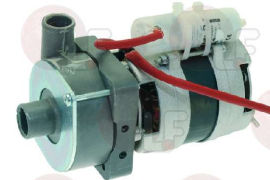

KROMO 401402

KROMO 401403

3122751 PUMP 0.10HP 220/240V
inlet external $\varnothing$ 28 mm outlet external $\varnothing$ 28 mm
motor revolutions 2600
0.10HP 220/240V 50Hz
for Dishwasher conveyor type (DIHR) AX210 - AX250
AX300 - AX300LC - AX380 - AX380LC - AX440
AX440LC - AX540 - AX540LC