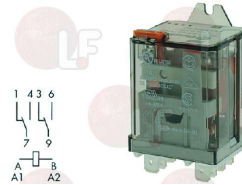

## Relays

**3351020 POWER RELAY REP 200**  
16A 230V 50Hz  
2 contacts NO  
for LS-CF

KROMO 16037

**3351021 RELAY 62.82 16A 230V 50/60Hz**  
2 switching contacts

KROMO 15620

**3351008 RELAY 62.83 16A 230V 50/60Hz**  
3 switching contacts  
for CIMBALI MAGNUM-SPECIAL-6/S-6/SNEW  
for FAEMA MD3000  
for SILANOS 030A-N50/90/700-E1000