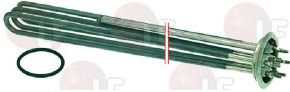

Suitable for:

3355479 HEATING ELEMENT F/ BOILER 6000W 220/380V
immersed length 460 mm
flange external $\varnothing$ 72 mm
with thermostat probe receptacle $\varnothing$ 7 mm
complete with o-ring $\varnothing$ 67 (3186014)
upon request nut (3528003) and washer (3528004)
for Dishwasher (DIHR) GS100
for Dishwasher (KROMO) K90
for Dishwasher hood type (DIHR) GASTRO11
GASTRO11S
for Dishwasher hood type (KROMO) K100
for Dishwasher hood type (OLIS) OLG11S - OLHT11D

KROMO 30001010

Suitable for:

3186014 O-RING GASKET 06225 EPDM $\varnothing$ 67 mm
for Dishwasher (ZANUSSI) LS62/F