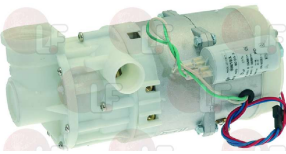

KROMO 18247

3122259 ELECTRO-PUMP OP T.33 0,30HP 230V 50Hz
threaded inlet $\varnothing$ 1" F - outlet external $\varnothing$ 27 mm
0.30HP 230V 50Hz 1.4A - capacitor 5 μ F
for Dishwasher (DIHR) GS40