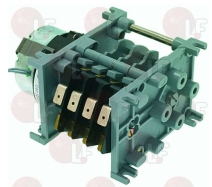

KROMO 16064/A

3322231 TIMER 4904F3 4 CAMS
cycles 60-90-120 seconds
220V 50HZ
without shaft
for Dishwasher (KROMO) KD100
for Dishwasher hood type (DIHR) GASTRO115
GASTRO1200S
for Dishwasher hood type (KROMO) K100 - K120
for Dishwasher hood type (OLIS) OLG115