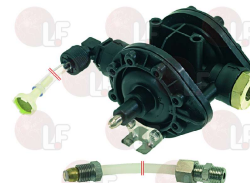

KROMO 10705

KROMO 12525

KROMO 15058

3090019 RINSE AID DISPENSER N6 E 05 G4G4
with EPDM diaphragm
minimum pressure 0.5 bar
inlet side 4 mm hose fitting
outlet side 4 mm hose fitting

3090085 RINSE AID DISPENSER N6 E 05 W4G4Z
with EPDM diaphragm
minimum pressure 0.5 bar
inlet side elbow fitting
pped with: hose with filter and pressure hose
with screws
for Dishwasher (BONNET) IN010 - IN011L - IN014L
for Dishwasher (MACH) MS351 - MS353 - MS400
MS451 - MS500
for Glasswasher/Cupwasher (MACH) MB235LI - MB240LI
MB510 - MB535 - MB630 - MB920 - MB930 - MGL40