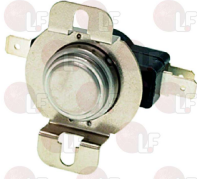

Contact thermostats

1. **3444214 CONTACT THERMOSTAT**
   15A 250V
   for ATA AL03-AL05(AL10-AL20 old models)
   for DIHR ELECTRON400-TEKNO4