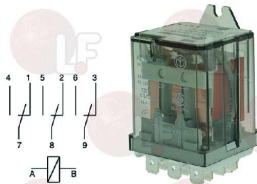

## Relays

**3351020 POWER RELAY REP 200**  
16A 230V 50Hz  
2 contacts NO  
for LS-CF

KROMO 16037

**3351021 RELAY 62.82 16A 230V 50/60Hz**  
2 switching contacts

KROMO 15620

**3351008 RELAY 62.83 16A 230V 50/60Hz**  
3 switching contacts  
for CIMBALI MAGNUM-SPECIAL-6/S-6/SNEW  
for FAEMA MD3000  
for SILANOS 030A-N50/90/700-E1000