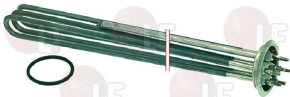

KROMO 30001010

Suitable for:

**3186014 O-RING GASKET 06225 EPDM  $\varnothing$  67 mm**  
 for Dishwasher (ZANUSSI) LS62/F

KROMO 13015

KROMO 13020

**3355480 HEATING ELEMENT F/ BOILER 9000W 220/380V**  
 immersed length 460 mm  
 flange external  $\varnothing$  72 mm  
 with thermostat probe receptacle  $\varnothing$  7 mm  
 complete with o-ring  $\varnothing$  67 (3186014)  
 upon request nut (3528003) and washer (3528004)  
 for Dishwasher hood type (DIHR) GASTRO11  
 GASTRO11S - GASTRO12S - GASTRO1200  
 GASTRO1200S  
 for Dishwasher hood type (KROMO) K100 - K120  
 for Dishwasher hood type (OLIS) OLHT11D