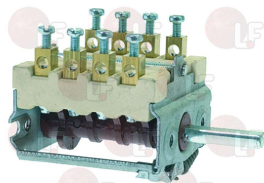

Suitable for:

KROMO

Suitable for:

Rotary switches

3057216 SELECTOR SWITCH 0-1 POSITIONS
contact capacity 16A 230V - max 150°C
D-shaped pin 6x4.6 mm

KROMO 9564

3057326 SELECTOR SWITCH 4 POSITIONS