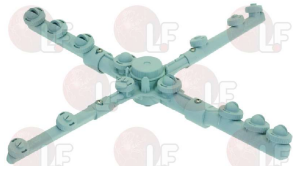

KROMO 560018

3743248 BOTTOM WASH AND RINSE ARM ASSEMBLY
for Dishwasher (DIHR) GS40
for Dishwasher (KROMO) K40
for Glasswasher/Cupwasher (DIHR) DERBYCF
LINEARCF - LINEARLS

KROMO 16950
KROMO 540998

KROMO 16951
KROMO 540999

KROMO 400906

3501203 BIG HOLE OPEN RINSE JET
for Dishwasher (DIHR) C40LS - GS35
for Glasswasher/Cupwasher (DIHR) DERBYCF - DERBYLS
STARCF - STARLS - TURBOCF - TURBOLS