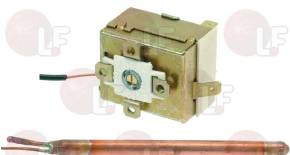

3444280 SINGLE-PHASE THERMOSTAT 0-90°C

covered capillary 1500 mm
bulb $\varnothing$ 6.5x90 mm
15A 250V
with adjusting screw
for Dishwasher (MACH) MGL500 - MS350 - MS351
MS353 - MS400 - MS450 - MS500 - MS800
for Dishwasher (PROJECT SYSTEMS) E50 - P500 - S100
S50 - S80 - T50 - T80
for Dishwasher hood type (DIHR) GASTRO1200S
for Dishwasher hood type (MACH) MS1100 - MS1300
MS900
for Dishwasher hood type (PROJECT SYSTEMS) T150
T155 - T255
for Glasswasher/Cupwasher (MACH) MB235LI - MB240LI
MB510 - MB520 - MB530 - MB535 - MB630 - MB920

KROMO 10707/1

3744075 THERMOSTAT TR2 0-280°C

capillary length 960 mm
bulb $\varnothing$ 3x185 mm
for Dishwasher (DIHR)
for Dishwasher (KROMO)